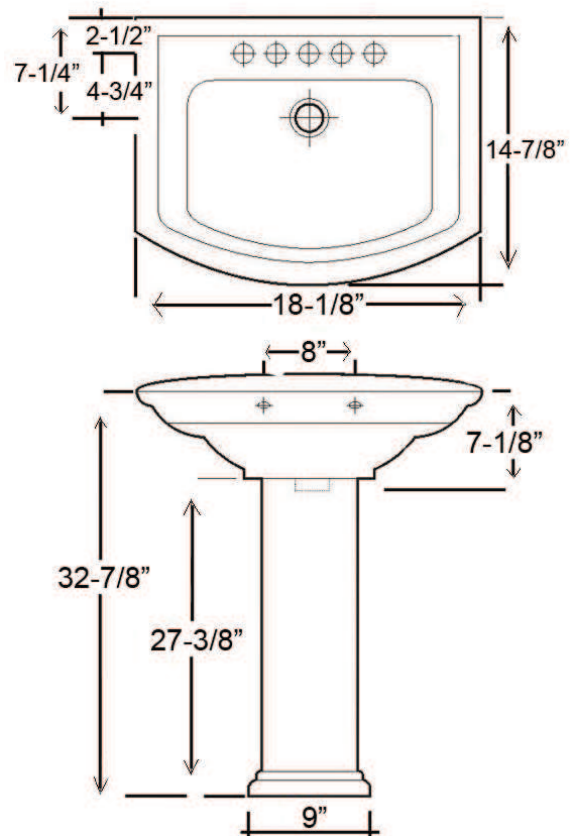

WASHINGTON 460 PEDESTAL LAVATORY

Cat. No.
3-38X

Faucet not included

W: 18 1/8"
D: 14 7/8"
H: 33 3/4"
Flange: 1 5/8"

Features:

- ▶ Made of Vitreous China
- ▶ Available for Single Hole, 4" CC or 8" Widespread
- ▶ Can be Installed Using Toggle or Molly Bolts (not- included)

*For ease of installation order one of the following:
Hangers (pair) \$4.75
Bracket (one) \$11.50

Colors:

WH White

Meets or exceeds the following specifications: ASME A112.19.2 2008 and CSA B45.1-08 for ceramic plumbing fixtures.

Interior Dimensions:

Basin Interior: 13" x 8"
Basin Depth: 6"
Mount bolts height: 31"
Mount holes cc: 8"
Spout hole: 1 1/4"

Dimensions of fixture are nominal and may vary within the range of tolerances established by ASMEI Standard A112.19.2-2008. Dimensions and specifications subject to change without notice.